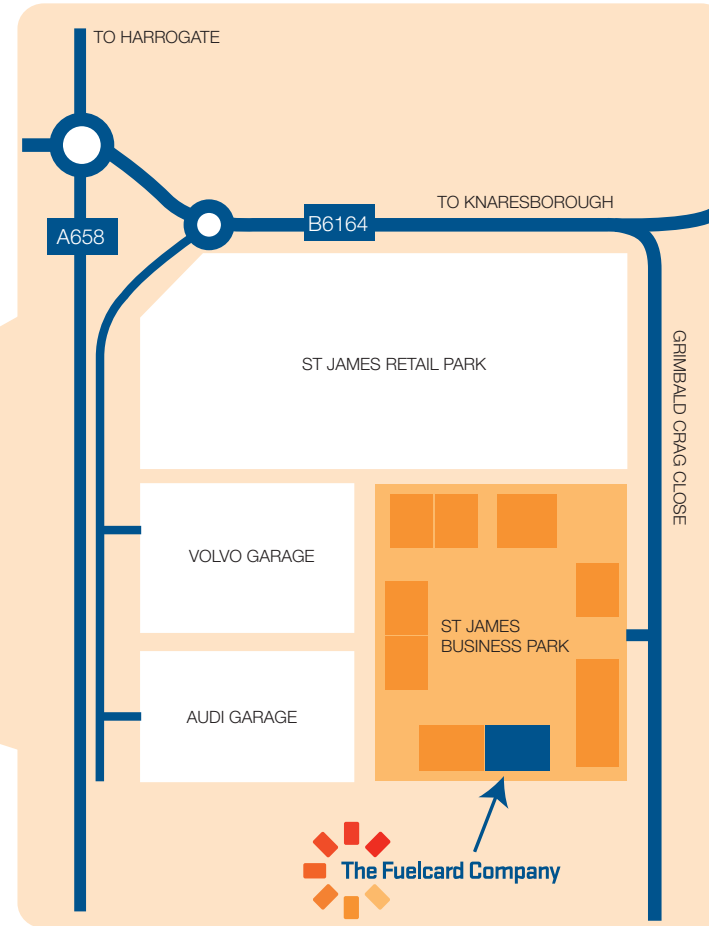

How to find us

From the A1 M

At Junction 47 take the A59 towards Knaresborough & Harrogate
At the first roundabout take the second exit (straight on) onto the A658
At the second roundabout take the third exit onto the B6164/Grimbald Crag Way
At the third roundabout bear left (first exit) and turn first right at Grimbald Crag Close
Take the first right turn into Grimbald Crag Court