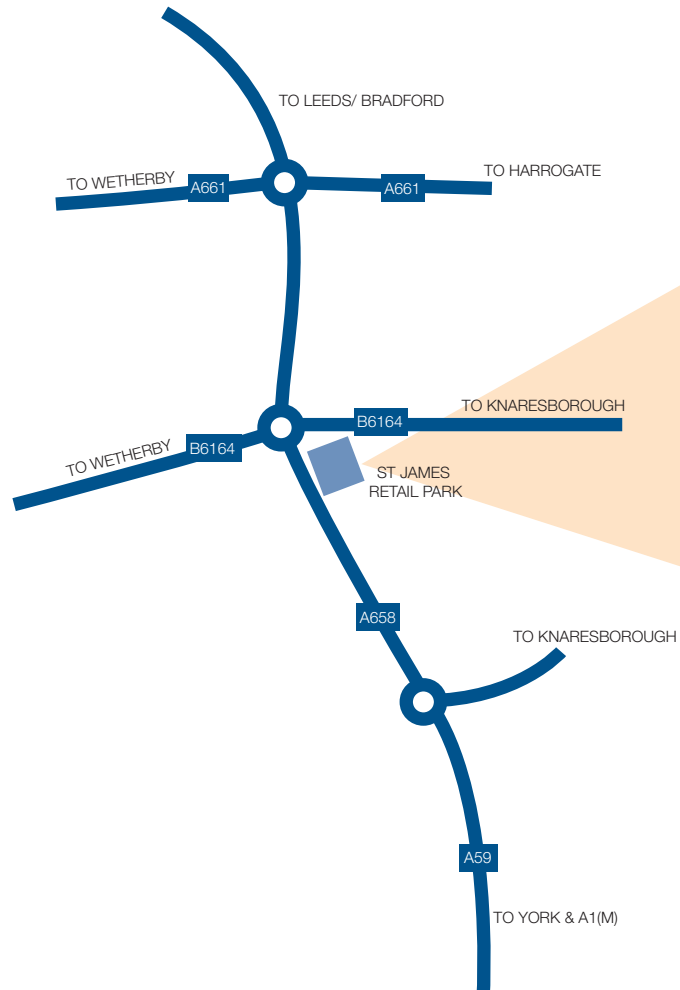

How to find us

From the A1 M

At Junction 47 take the A59 towards Knaresborough & Harrogate
At the first roundabout take the second exit (straight on) onto the A658
At the second roundabout take the third exit onto the B6164/Grimbald Crag Way
At the third roundabout bear left (first exit) and turn first right at Grimbald Crag Close
Take the first right turn into Grimbald Crag Court